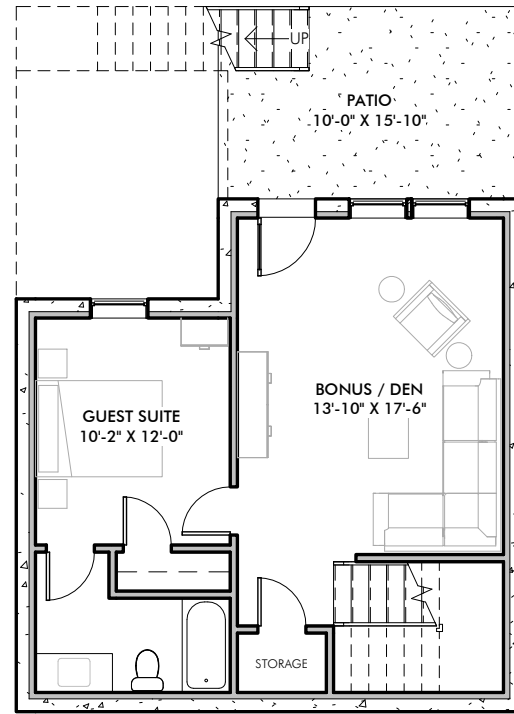

The Cypress - Available on Lot 8

As indicated

Heated Square Footage

Basement	550 SF
First Floor	1008 SF
Second Floor	1154 SF
Grand total: 3	2712 SF

BASEMENT PLAN
1" = 10'-0"

FIRST FLOOR PLAN
1" = 10'-0"

SECOND FLOOR PLAN
1" = 10'-0"