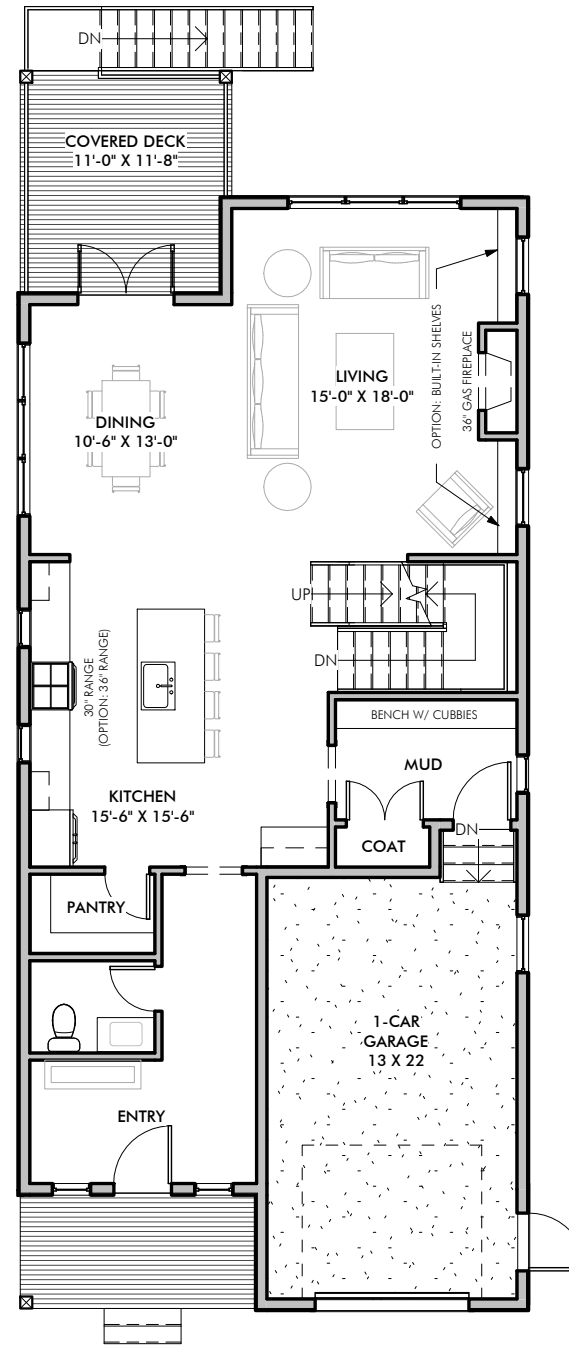

The Cypress - Available on Lot 8

As indicated

Heated Square Footage

Basement	550 SF
First Floor	1008 SF
Second Floor	1154 SF
Grand total: 3	2712 SF

BASEMENT PLAN
1" = 10'-0"

FIRST FLOOR PLAN
1" = 10'-0"

SECOND FLOOR PLAN
1" = 10'-0"