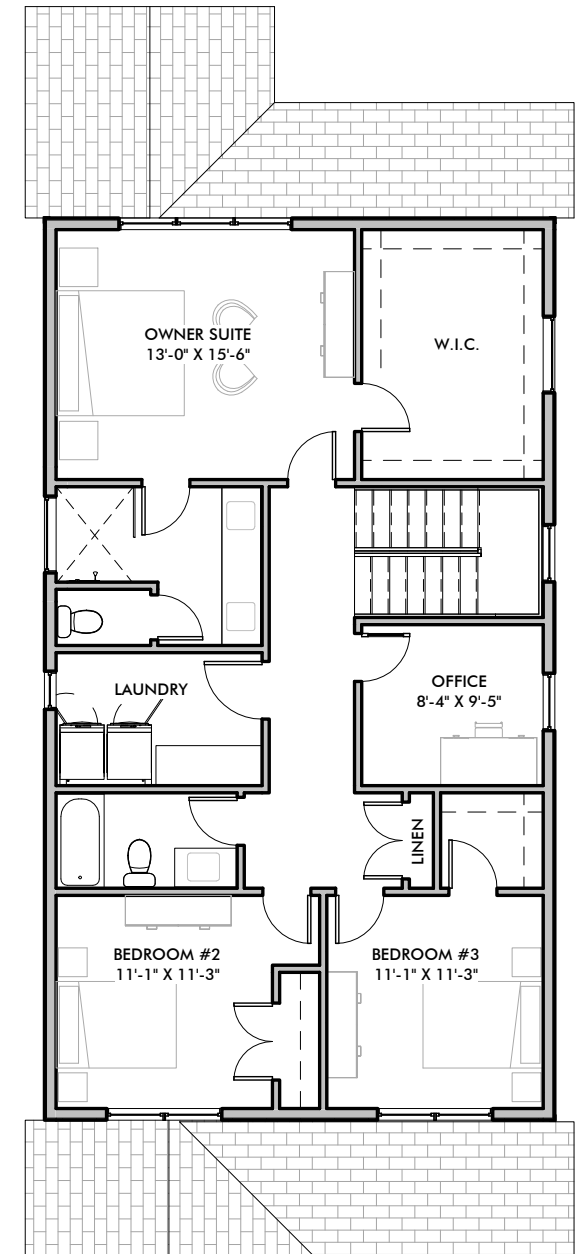

The Cypress - Available on Lot 8

As indicated

Heated Square Footage

Basement	550 SF
First Floor	1008 SF
Second Floor	1154 SF
Grand total: 3	2712 SF

BASEMENT PLAN
1" = 10'-0"

FIRST FLOOR PLAN
1" = 10'-0"

SECOND FLOOR PLAN
1" = 10'-0"