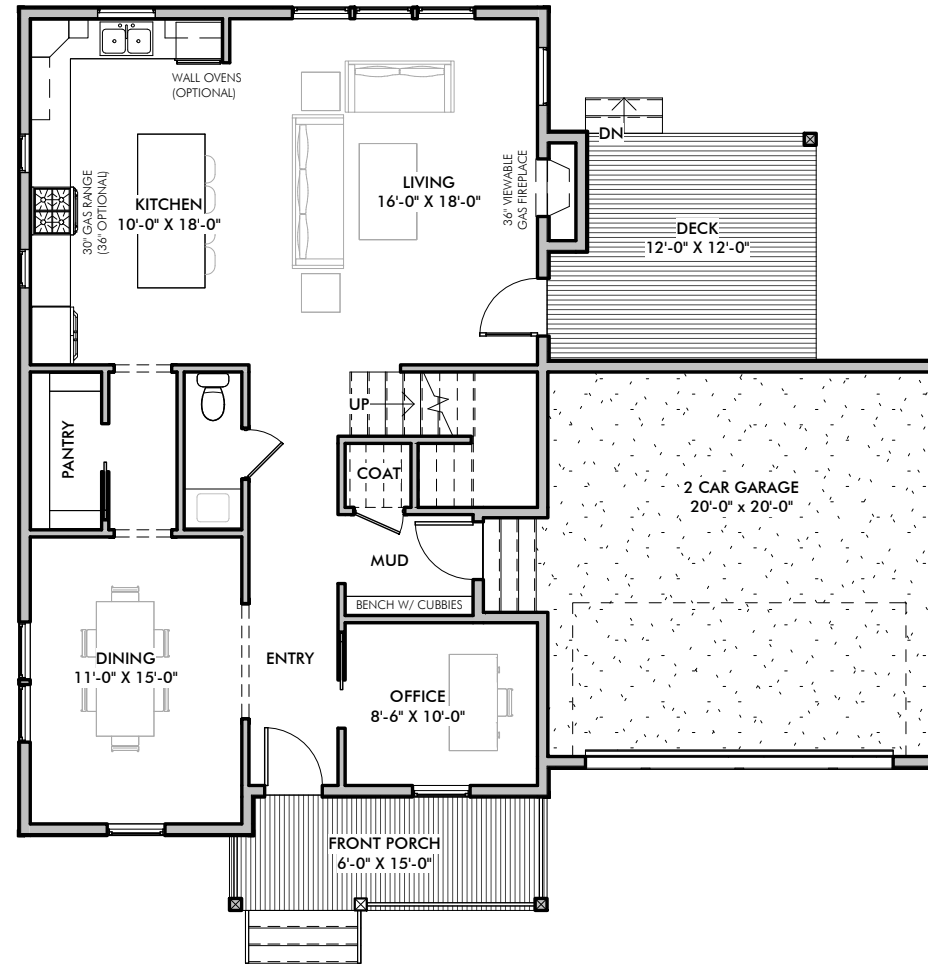

# The Laurel II - Available on Lots 1 + 12

As indicated

Heated Square Footage	
Level	Area
First Floor	1126 SF
Second Floor	1517 SF
Total: 2	2643 SF

FIRST FLOOR PLAN  
1" = 10'-0"

SECOND FLOOR PLAN  
1" = 10'-0"