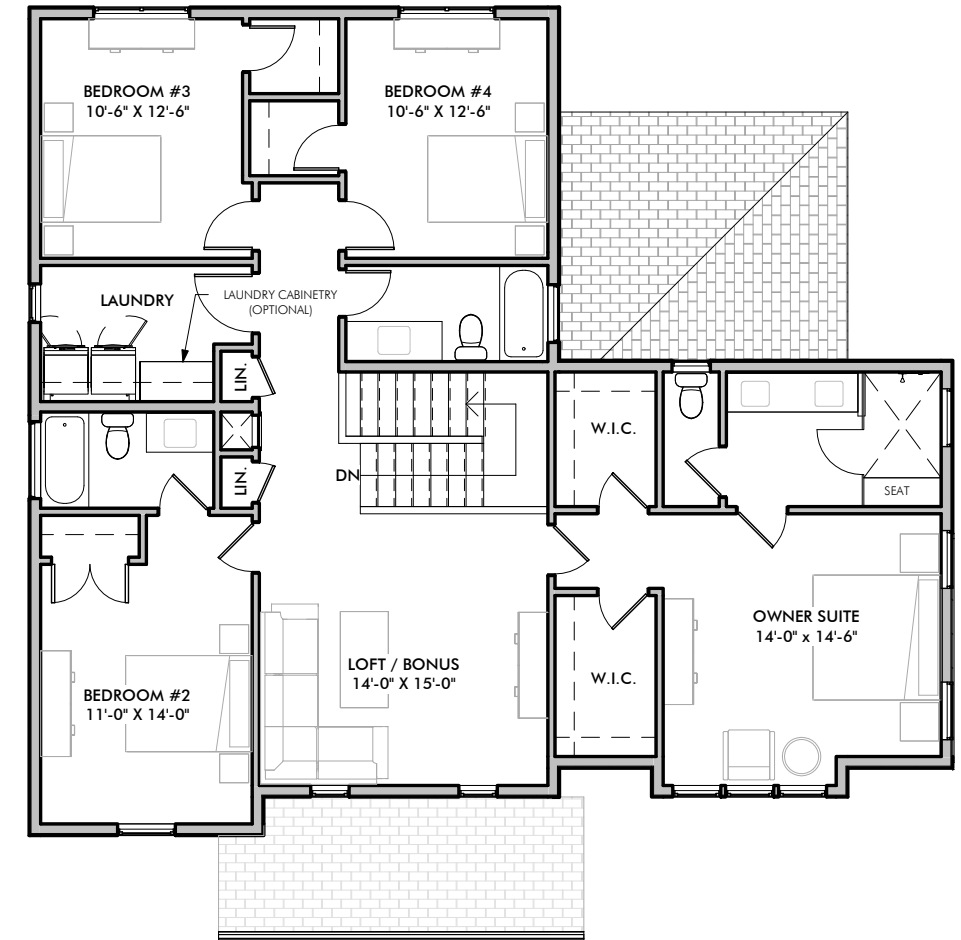

# The Laurel II - Available on Lots 1 + 12

As indicated

Heated Square Footage	
Level	Area
First Floor	1126 SF
Second Floor	1517 SF
Total: 2	2643 SF

FIRST FLOOR PLAN  
1" = 10'-0"

SECOND FLOOR PLAN  
1" = 10'-0"