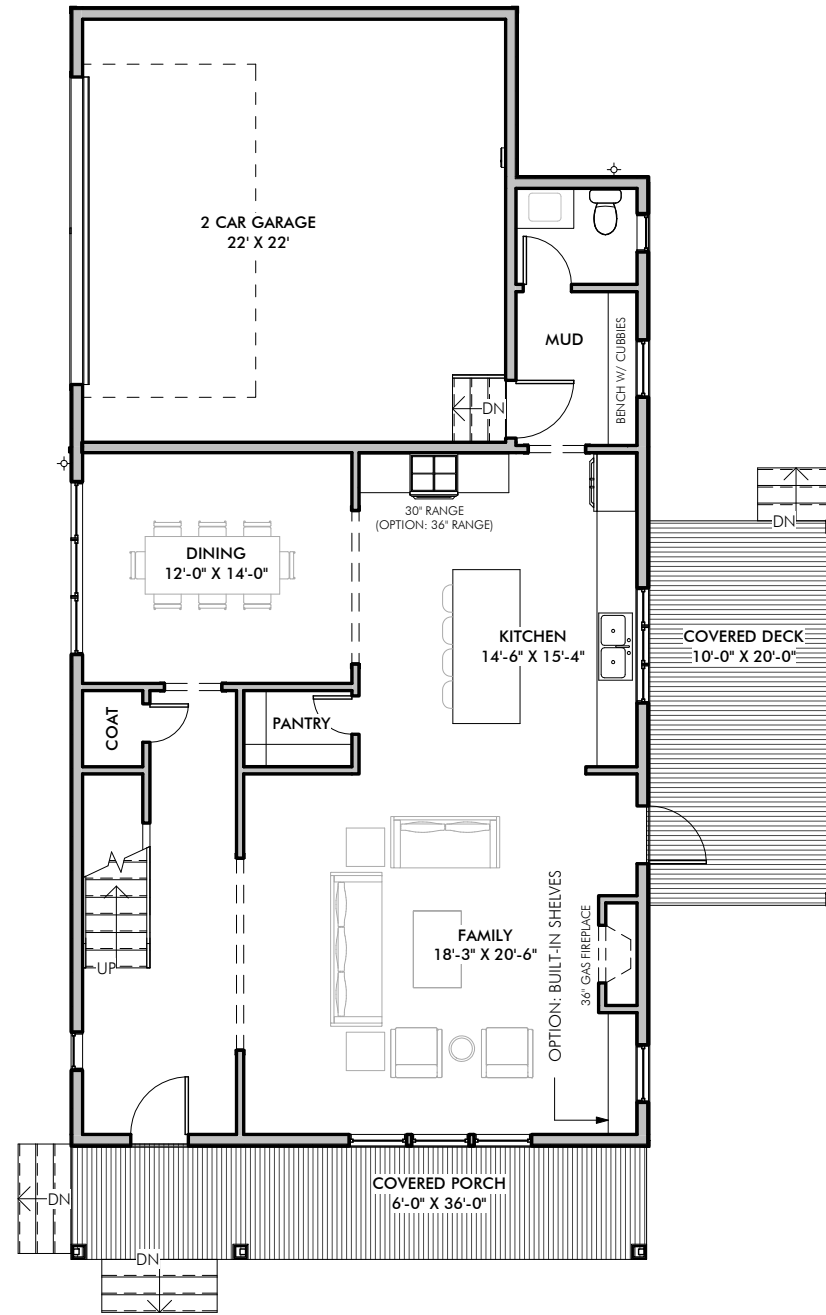

The Linden - Available on Lot 15

As indicated

Heated Square Footage

First Floor	1188 SF
Second Floor	1552 SF
Grand total: 2	2740 SF

FIRST FLOOR PLAN
1" - 10'-0"

SECOND FLOOR PLAN
1" - 10'-0"