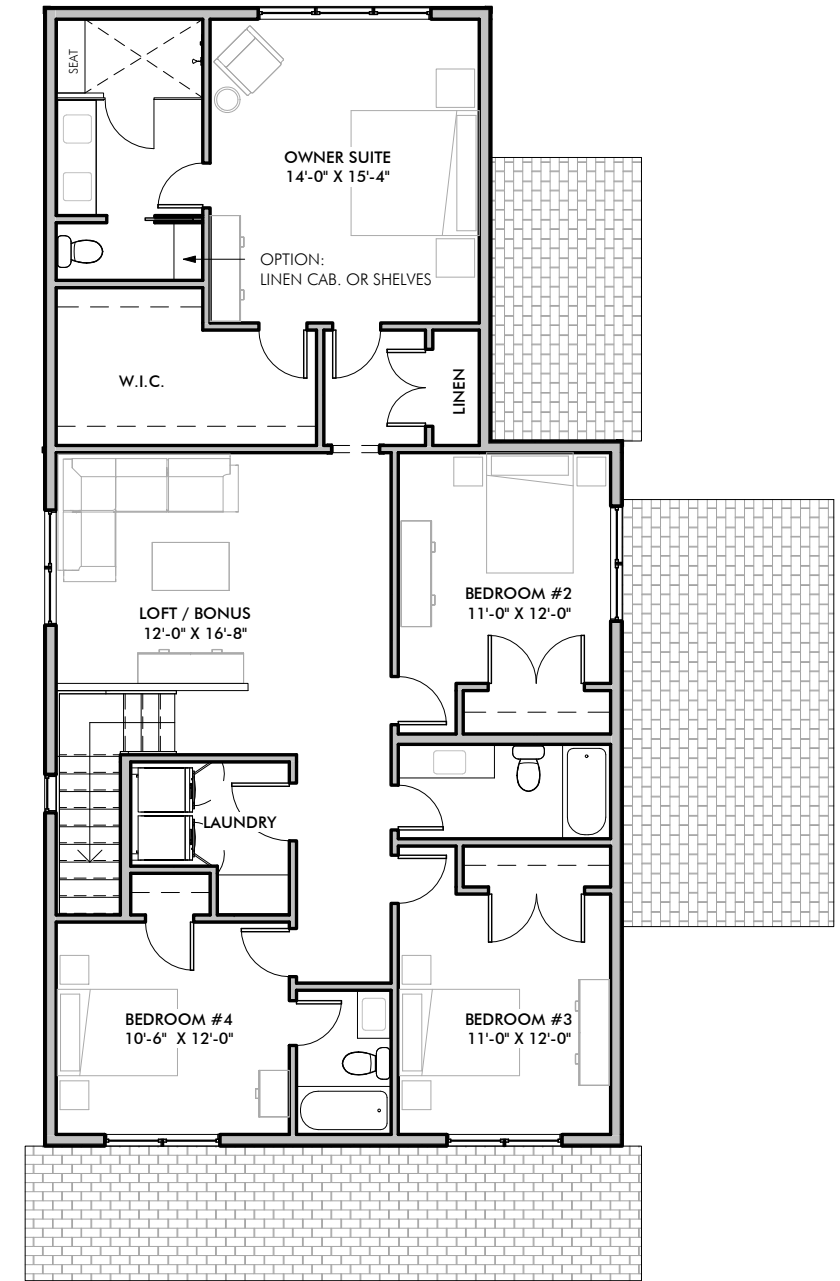

The Linden - Available on Lot 15

As indicated

Heated Square Footage

First Floor	1188 SF
Second Floor	1552 SF
Grand total: 2	2740 SF

FIRST FLOOR PLAN
1" - 10'-0"

SECOND FLOOR PLAN
1" - 10'-0"