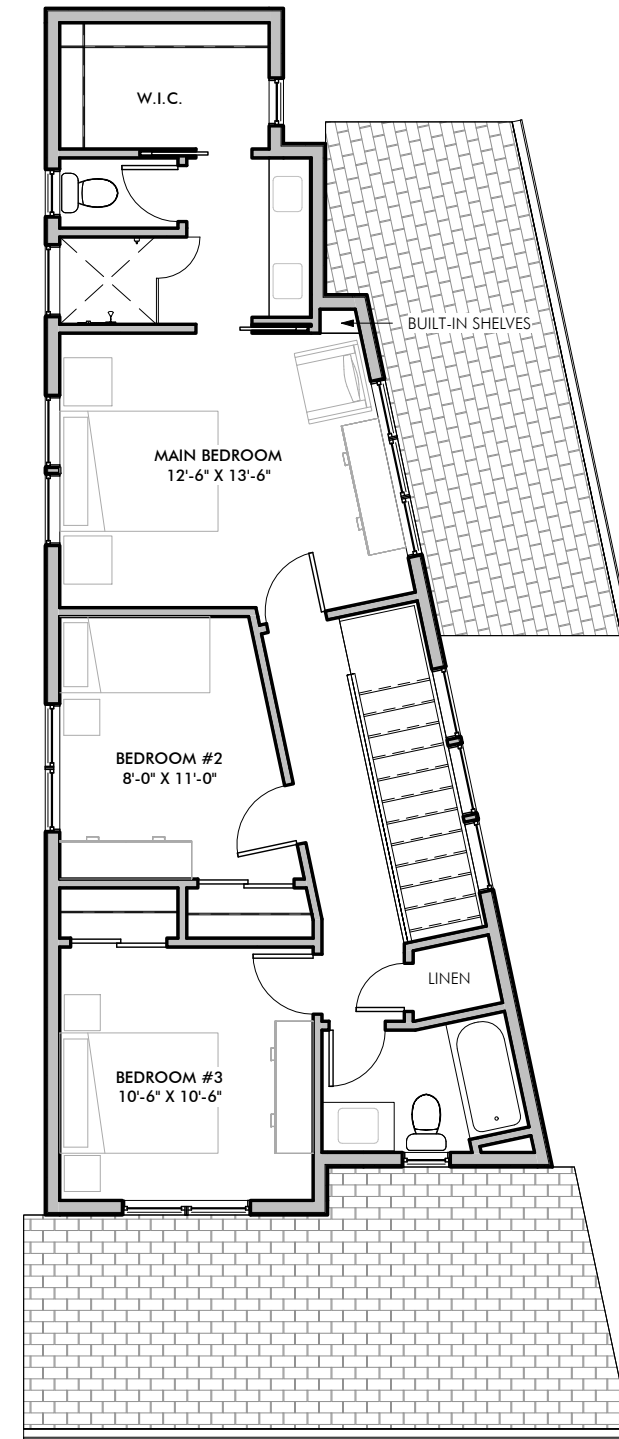

The Tulip

1/8" = 1'-0"

Heated Area

First Floor	768 SF
Second Floor	711 SF
Grand total: 2	1479 SF

UnHeated Area

Front Porch	193 SF
Side Porch	136 SF
Grand total: 2	328 SF

FIRST FLOOR PLAN
1/8" = 1'-0"

SECOND FLOOR PLAN
1/8" = 1'-0"