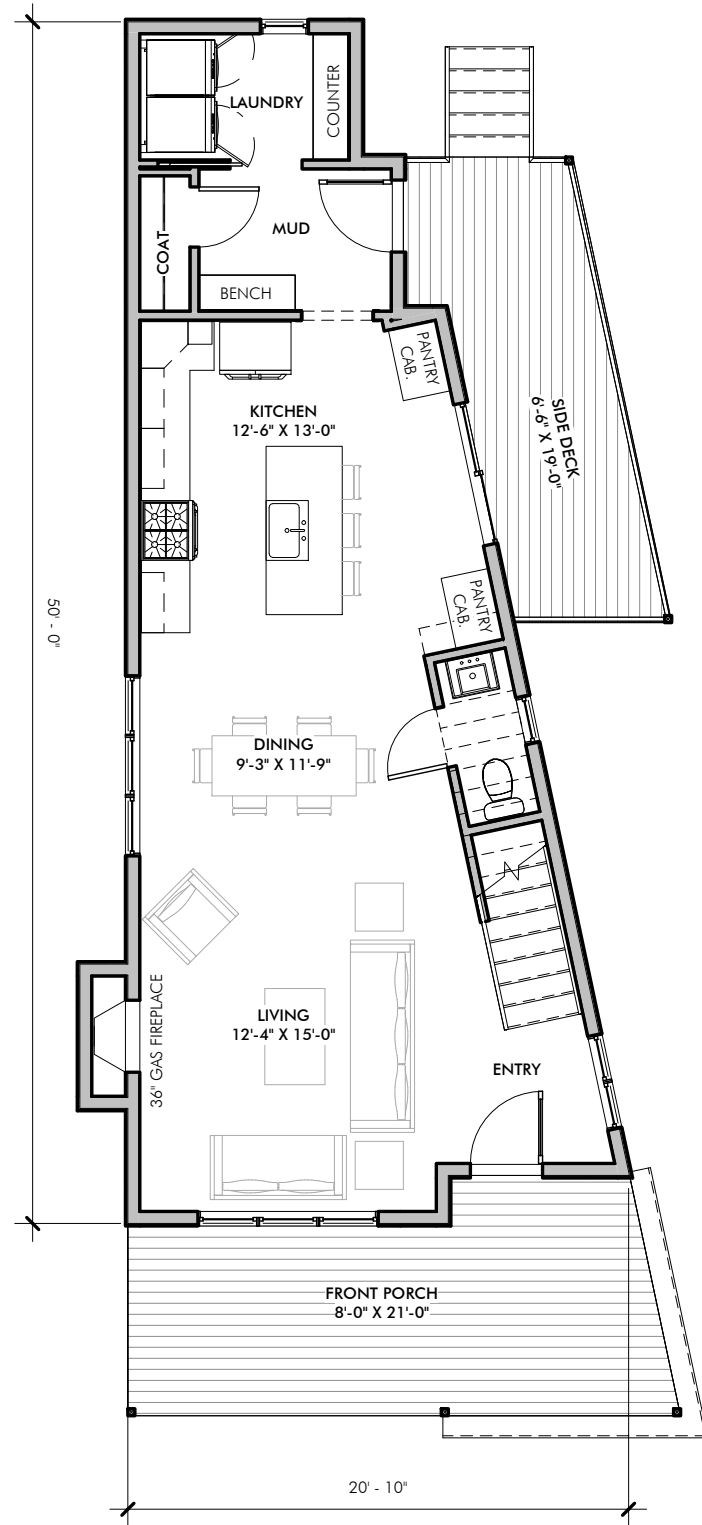

The Tulip

1/8" = 1'-0"

Heated Area

First Floor	768 SF
Second Floor	711 SF
Grand total: 2	1479 SF

UnHeated Area

Front Porch	193 SF
Side Porch	136 SF
Grand total: 2	328 SF

FIRST FLOOR PLAN
1/8" = 1'-0"

SECOND FLOOR PLAN
1/8" = 1'-0"